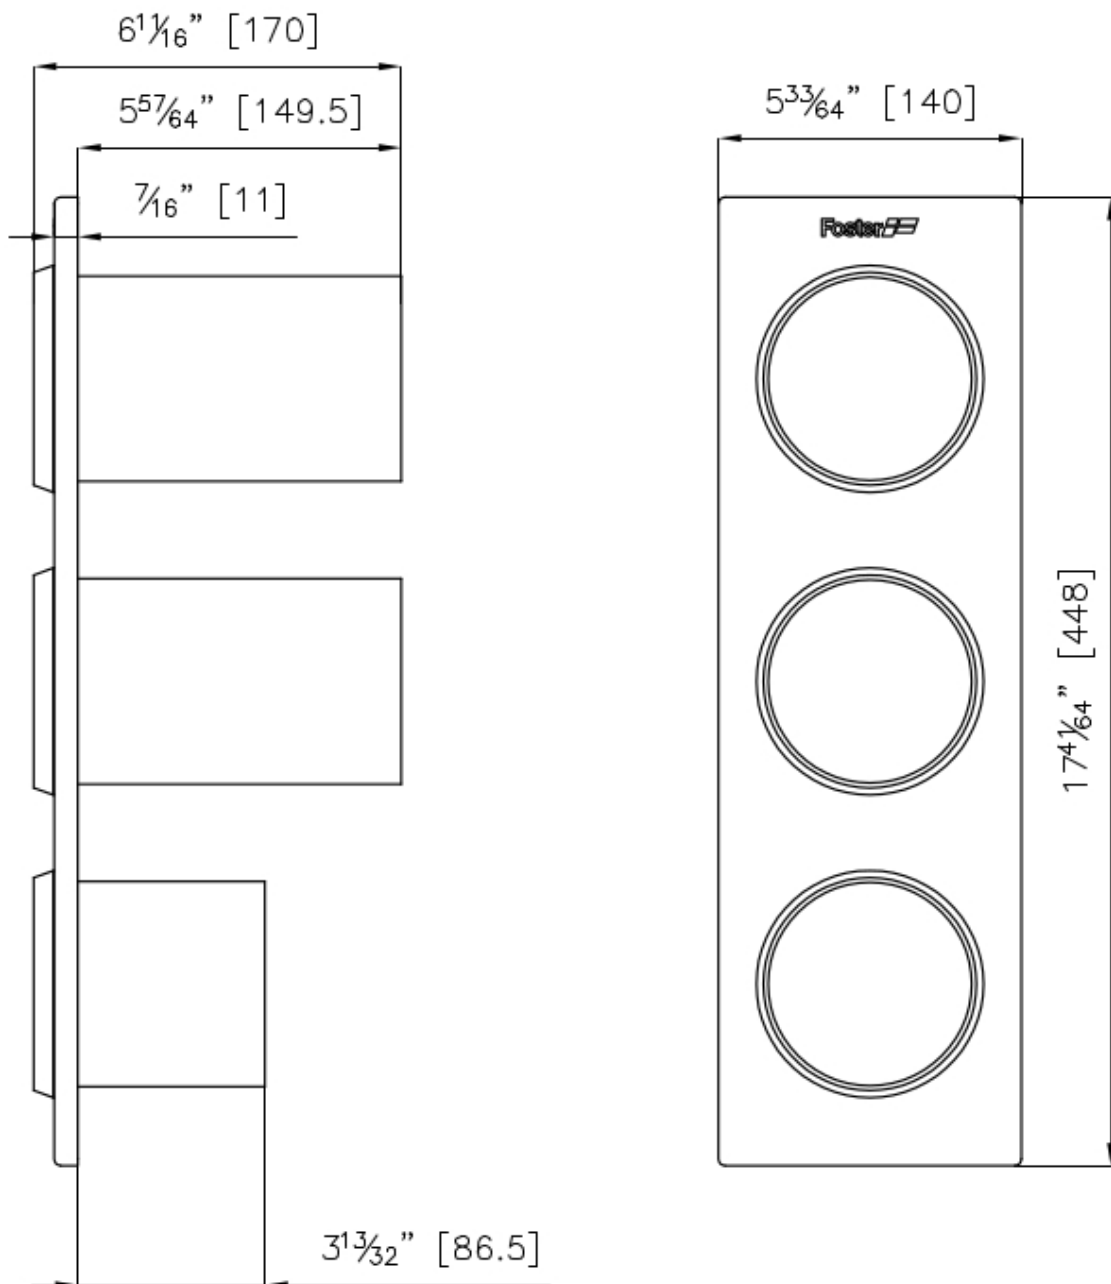

### DETAILS

Sink accessories

Bottles-holder

**Dimensions**

44,8x14 cm

## TECHNICAL DATA